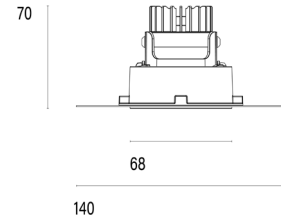

101 06 002105.022

Model

<b>Name</b>	Mono 060 Trimless Type 1 Recessed Downlighter
<b>Finish</b>	Structured Black
<b>Area</b>	Indoor

System

<b>Power (Luminaire)</b>	6.8W
<b>Power (System)</b>	8W
<b>Voltage</b>	240V-AC
<b>Optics</b>	Rotationally Symmetrical Direct 60°
<b>Colour Temperature</b>	3000°K
<b>Luminous Flux</b>	672lm
<b>TM30</b>	Rf95 Rg103
<b>CRI</b>	Ra98
<b>Lumen Maintenance</b>	L90 B10 50000hrs
<b>Chromacity</b>	<3 McAdam Step Ellipse
<b>Articulation</b>	Fixed
<b>Cut-Out</b>	Round 85mm x 100mm Depth
<b>Ingress Protection</b>	IP44
<b>Control Device</b>	Remote Phase DIM (Included)
<b>Class</b>	III